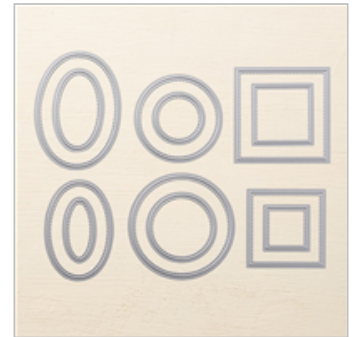

Price: \$51.00

[Guy Greetings Photopolymer Stamp Set](#)

137178

Price: \$32.00

[Guy Greetings Wood-Mount Stamp Set](#)

138825

Price: \$68.00

[Stitched Shapes Framelits Dies](#)