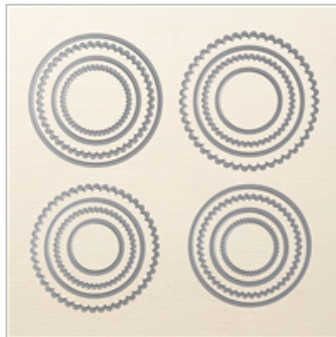

[Layering Circle Framelits Dies](#)

141705

Price: $46.00